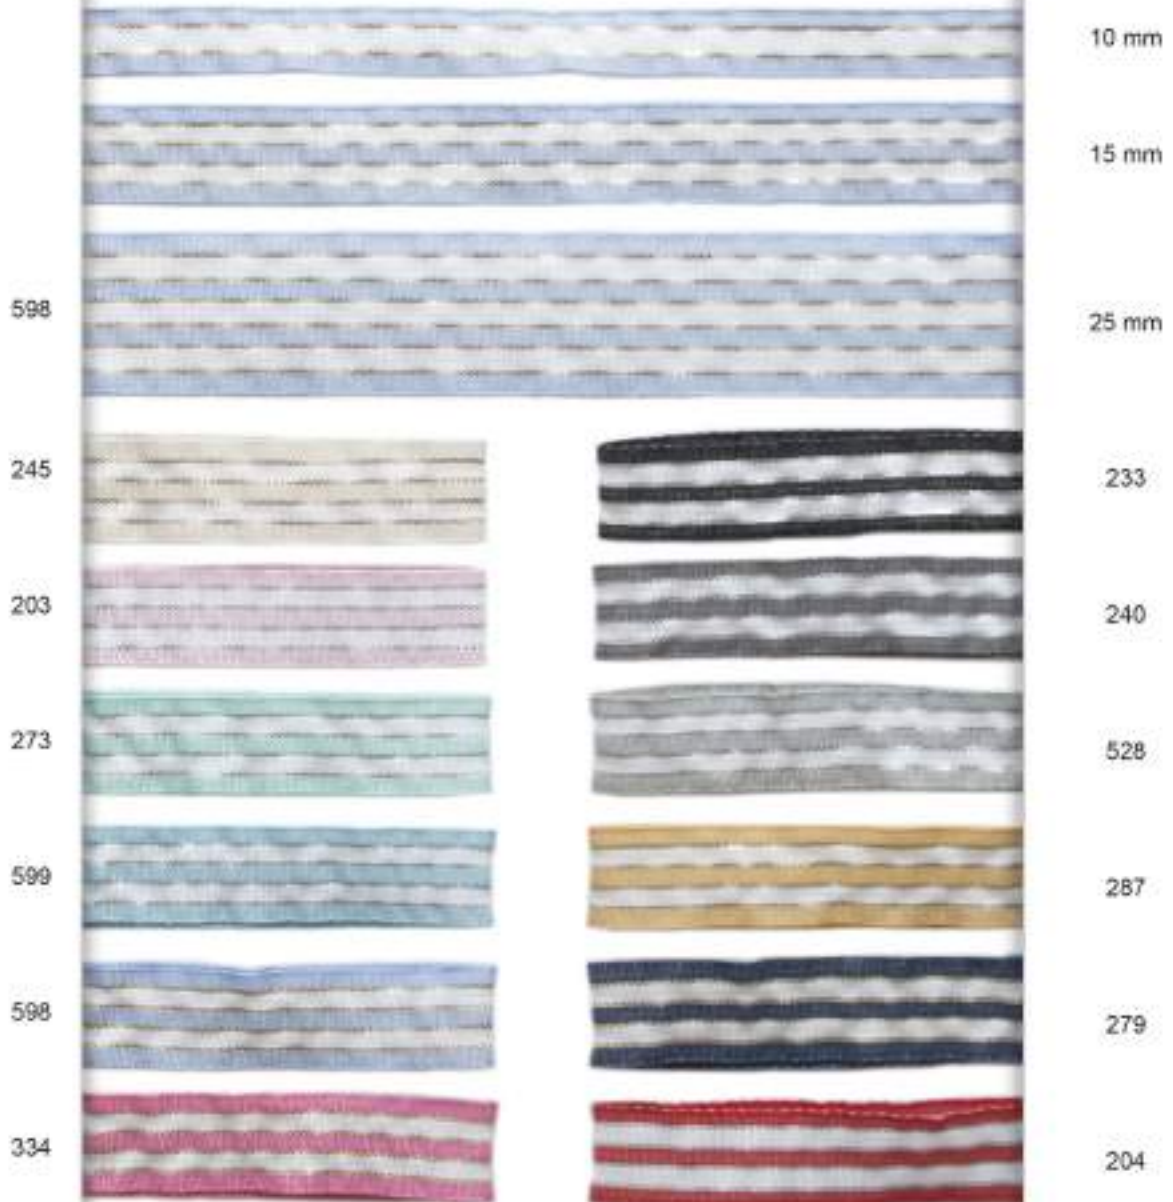

Krāsu karte

Lente - 1480

75% poliesters, 20% PBD, 5% MP

ISO 9001
BVC N° 1628550

COL.

COL.

REF. 1480

Seersucker doré
Golden seersucker

75% PES - 20% PBT - 5% MP

Conditionnement / Packaging	Largeurs / Widths
25 m	10 - 15 - 25 mm
50 m	15 - 25 mm
90 m	10 mm

3 611562 729249
Tous nos modèles sont déposés
All items are registered
© Satab 2018

K1480